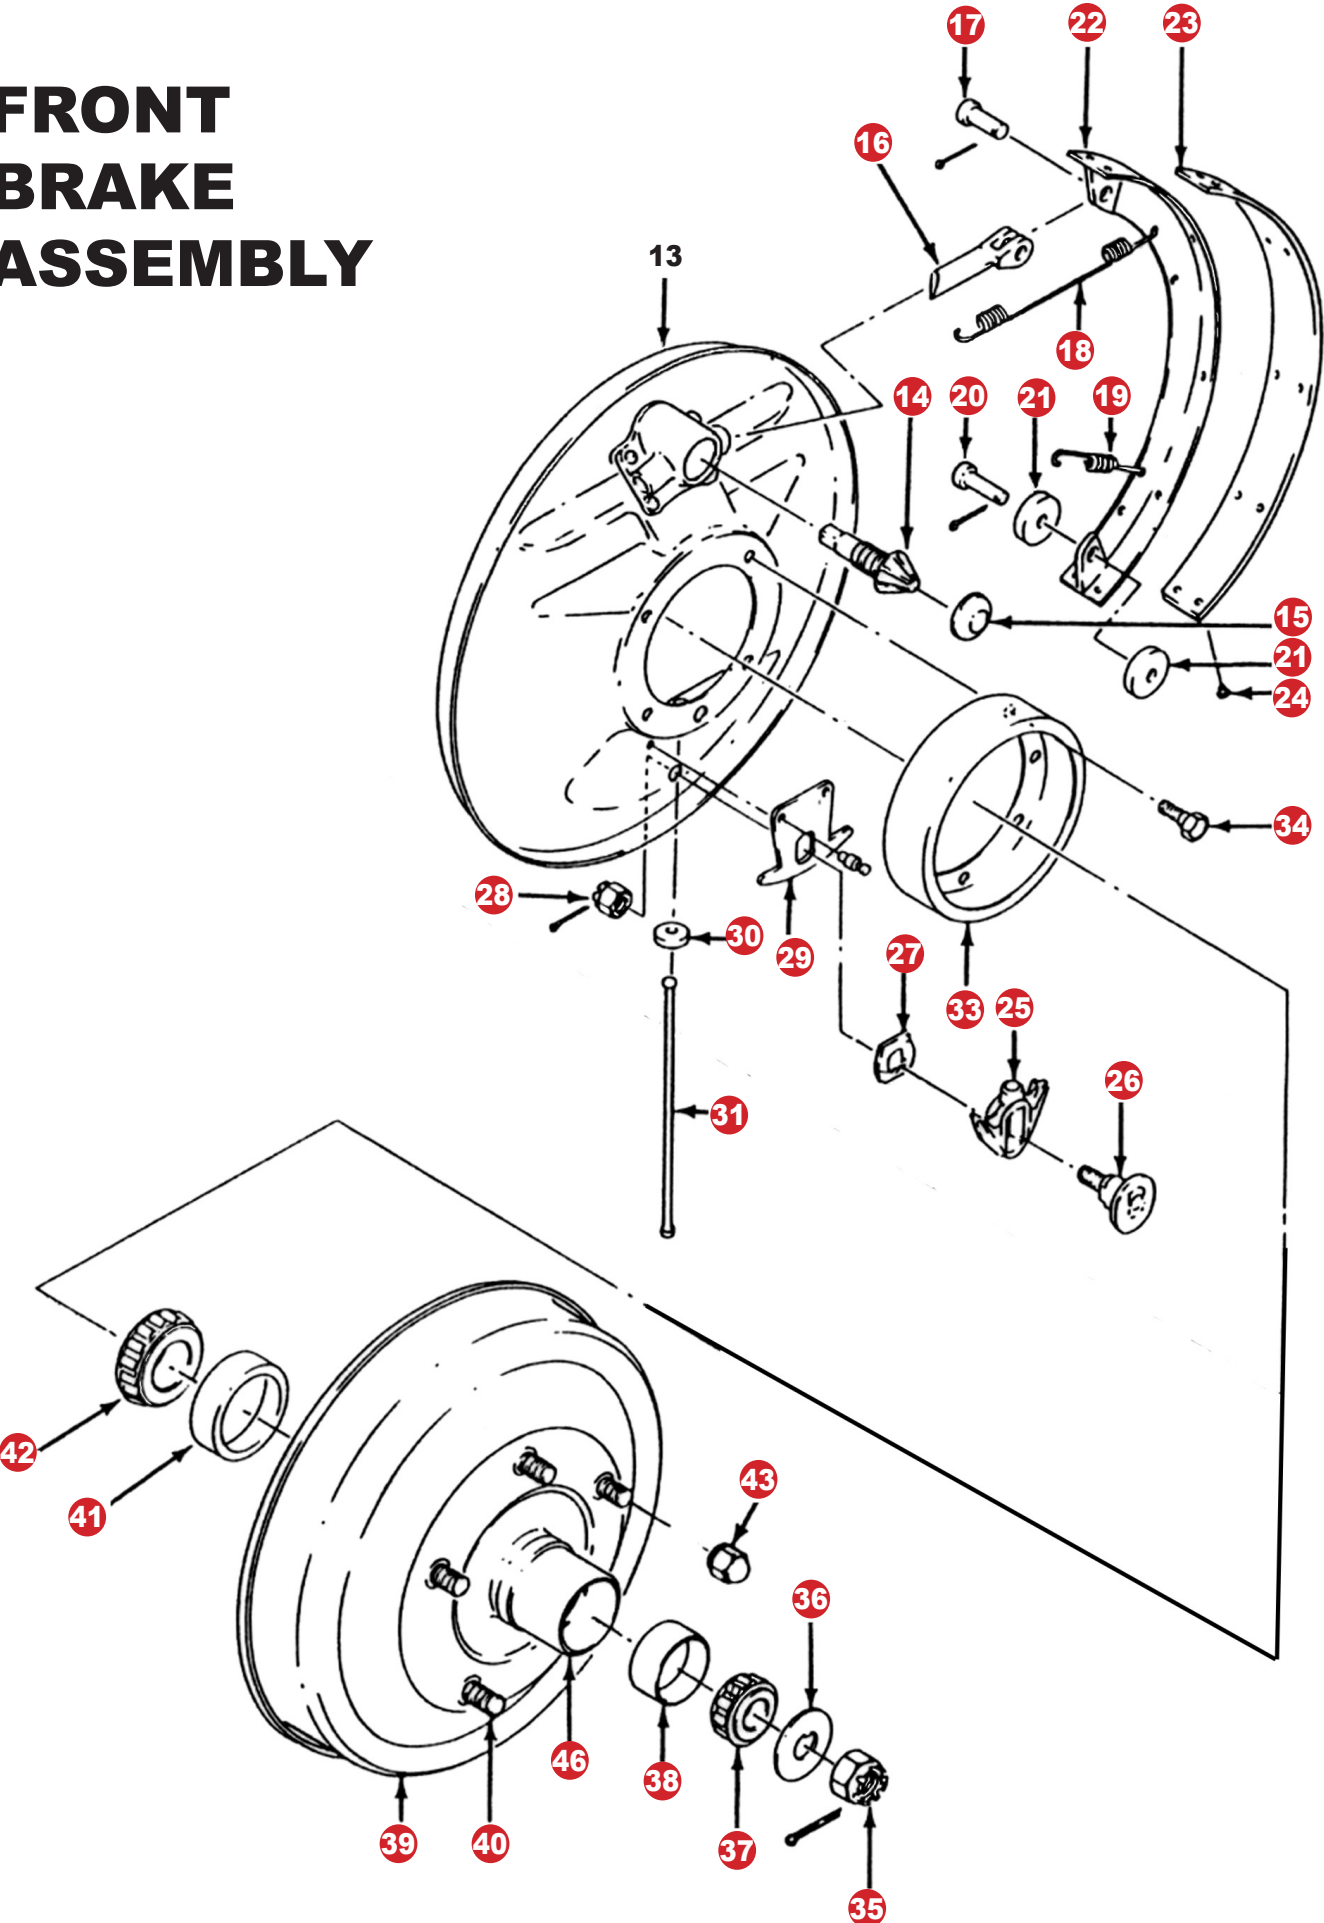

FRONT BRAKE ASSEMBLY

**CLICKING ON THE RED NUMBERS OR CIRCLES WILL TAKE YOU TO
THE PRODUCT DESCRIPTION AND QUICK ORDER FORM**

<u>Index #</u>	<u>Our Part #</u>	<u>Description</u>	<u>No. Required</u>
13	Not Avail.	Front Backing Plate Assembly	2
14	A-2041	Brake Adjusting Wedge	4
15	A-2041-C	Brake Adjusting Wedge Cap	4
16	A-2042	Brake Adjusting Shaft	8
17	A-2027	Adjusting Shaft Pins	8
18	A-2035	Long Brake Spring	4
19	A-2036	Short Brake Spring	8
20	A-2045	Roller Pins	8
21	A-2023	Brake Shoe Roller	16
22	A-2019	Brake Shoe	8
23	A-2021	Service Brake Lining	8
24	A-2018-R	Brake Lining Rivet Kit	1
25	A-2050	Front Brake Wedge	2
26	A-2051	Front Brake Wedge Stud	2
27	A-2052	Wedge Stud Washer (Included with our A-2051)	2
28	A-2051-MB	Wedge Stud Mount Kit (2 nuts, 2 keys)	1st
29	A-2011-A	Front Brake Tracks	1st
30	A-3121	Small King Pin Felt	2
31	A-2075	Front Brake Operating Pin	2
32	A-2075-SH	Operating Pin Shim (takes up slack from worn areas)	As Req'd.
33	A-2060	Front Brake Grease Baffle	2
34	A-2011-MB	Backing Plate Mounting Kit (does both sides)	1st
35	A-1193	Front Axle Castle Nuts	2
36	A-1195	Front Bearing Retainer Washers	2
37	A-1216	Front Hub Outer Bearing	2
38	A-1217	Front Hub Outer Bearing Race	2
39	A-1125	Front Brake Drum	2
40	A-1107	Front Wheel Studs	10
41	A-1202	Front Hub Inner Race	2
42	A-1201	Front Hub Inner Bearing	2
43	A-1012-A	1928 Lug Nut (cad)	23
43	A-1012-B	Lug Nut (cad)	23
43	A-1012-C	Lug Nut (chrome)	23
43	A-1012-SS	Lug Nut (stainless)	23
44	A-1012-W	Wheel Nut Washer (only to be used for worn wheels)	As Req'd.
46	A-1105	Front Wheel Hub	2

Note: In the 'No. Required' column of this chart, we have indicated the total number required for both front and rear wheels.