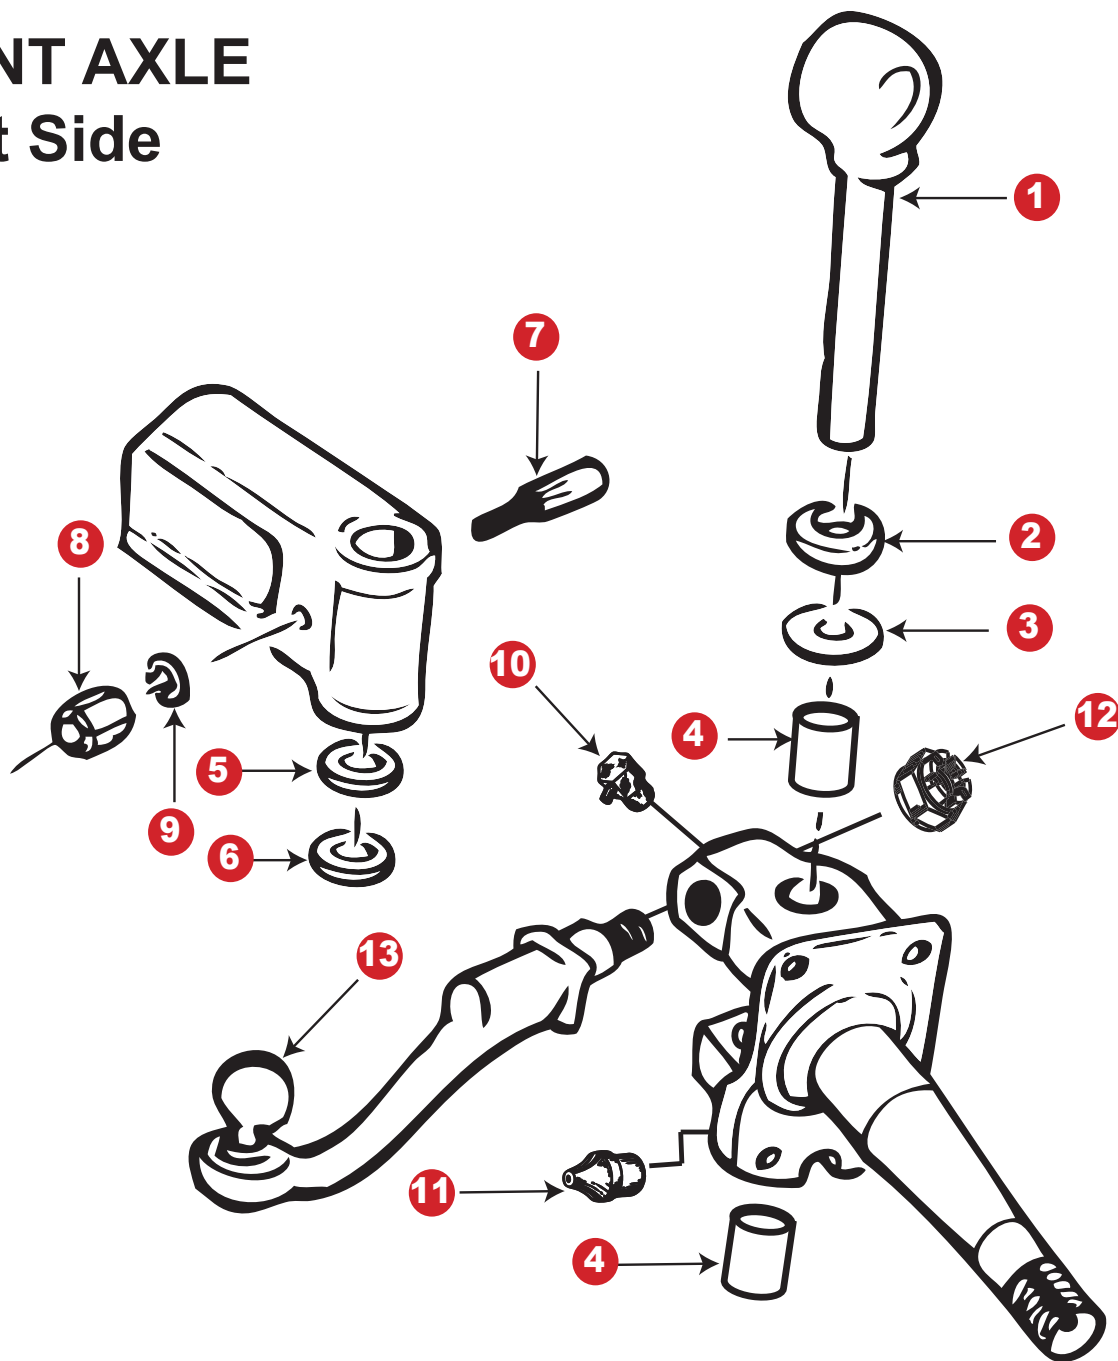

# FRONT AXLE Right Side

**CLICKING ON THE RED NUMBERS OR CIRCLES WILL TAKE YOU TO THE PRODUCT DESCRIPTION AND QUICK ORDER FORM**

Item #	Our Part #	
1.....	<b>A-3111</b>	Spindle Bolt Kit
2.....	<b>A-3123</b>	King Pin Bearing
3.....	<b>A-3107</b>	King Pin Shim
4.....	<b>A-3111-B</b>	King Pin Bushing
5.....	<b>A-3120</b>	Cup Washer (steel)
6.....	<b>A-3125</b>	Large King Pin Felt Washer
7,8,9.....	<b>A-3122/24</b>	Locking Bolt/Nut
10.....	<b>A-353029</b>	Angle Grease Fitting
11.....	<b>A-353026</b>	Press-in Grease Fitting
12.....	<b>A-3132</b>	Spindle Arm Nut
13.....	<b>A-3130</b>	Reconditioned Steering Arm