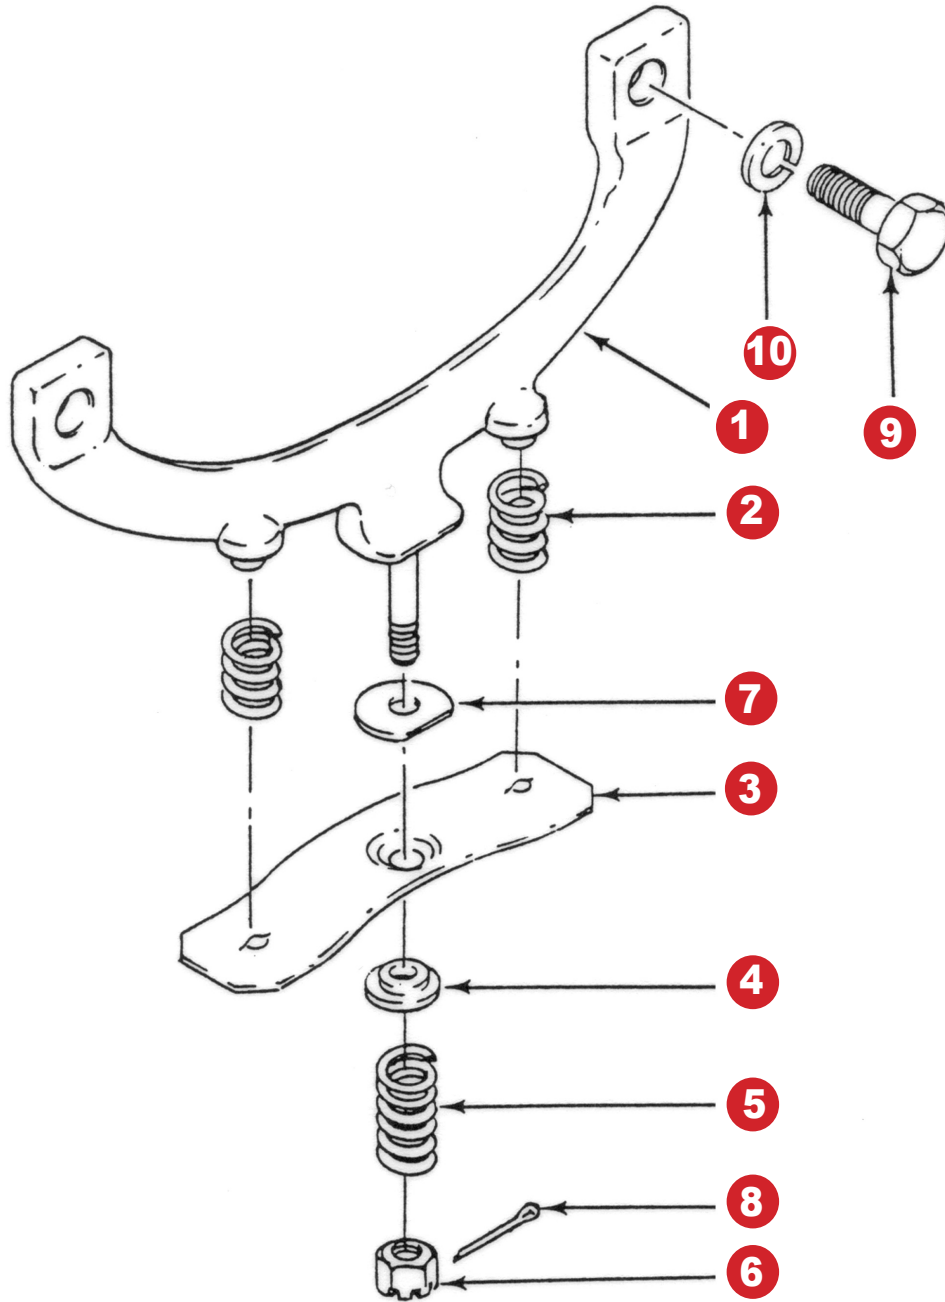

FRONT MOTOR MOUNT

CLICKING ON THE RED NUMBERS OR CIRCLES WILL TAKE YOU TO THE PRODUCT DESCRIPTION AND QUICK ORDER FORM

Index #	Part #	Description
1	A-6030-A	Motor Mount Yoke
2*	A-6032/35	Motor Mount Springs
3*	A-6031	Spring Plate
4	A-6034	Support Bushing
5*	A-6032/35	Motor Mount Springs
6,8*	A-6033-N	Front Engine Mount Nut
7	A-6033-L	Leather Washer
9,10	A-6030-MB	Mounting Bolts

*Parts in **A-6031-S** kit.